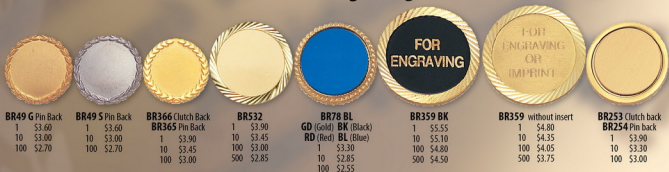

Pins for Engraving