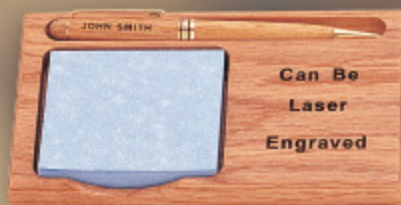

# Gifts & Awards for Teachers, Administrators, Students, & Fund Raisers

Most of the items below have been personalized by laser engraving.  
Engraving not included in price.

2" Stamped Medallion insert  
**GF 202** \$12.90  
White Carrara Marble  
Paperweight 3" x 3"

2" Stamped Medallion insert  
**GF 205** \$25.50  
Genuine Black Marble  
Pen Set 3" x 5"

**GF 5370 OK**  
4" x 6" Note pad with Pocket Pen  
Oak Finish (OK) or Genuine Walnut (WL)  
Can be furnished with 2" medallion insert as shown on right.  
1 \$30.75, 10 \$27.75, 50 \$25.50