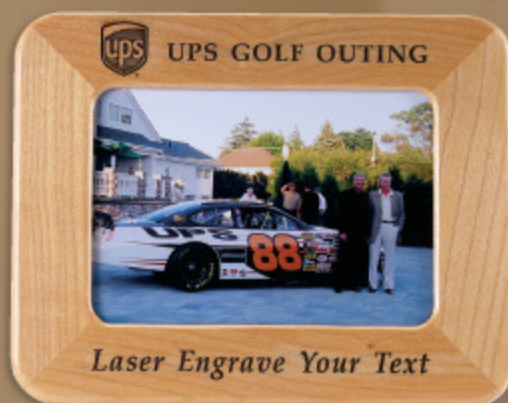

FR 8959 7 1/2 x 9 1/2 Maple Frame
Holds 5" x 7" Photo
1 $21.00, 5 $20.25, 10 $18.75, 25 $18.00 boxed